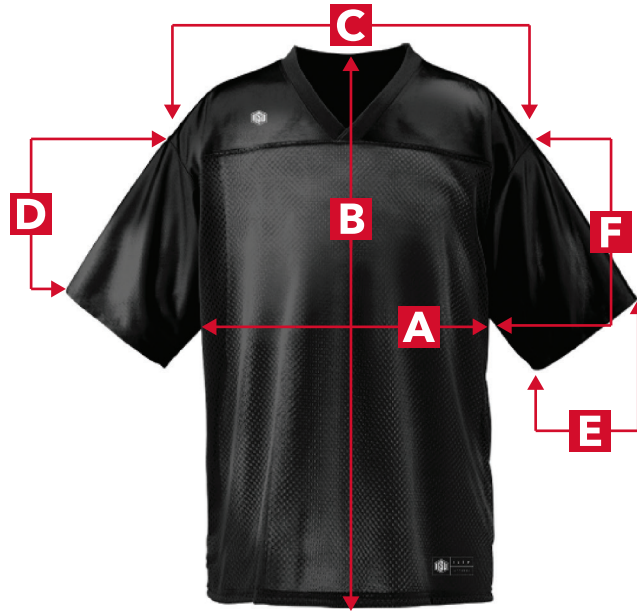

APPAREL CO.

FOOTBALL JERSEY

SIZING CHART

	A. CHEST/BODY	B. SBL/LENGTH	C. SHOULDER	D. SLEEVE LENGTH	E. SLEEVE OPENING	F. ARM HOLE
YXS	16	24	12	5	5	7
YS	17	25	13	5.5	5.5	7.5
YM	18	26	14	6	6	8
YL	19	27	15	6.5	6.5	8.5
YXL	19.75	27.5	15.5	6.75	6.75	8.75
AXS	20	28	16	7	7	9
AS	21	29	17	7.5	7.5	9.5
AM	22	30	18	8	8	10
AL	23	31	19	8.5	8.5	10.5
AXL	24	32	20	9	9	11
A2XL	25	33	21	9.5	9.5	11.5
A3XL	26	34	22	10	10	12
A4XL	27	35	23	10.5	10.5	12.5
A5XL	28	36	24	11	11	13

| ALL MEASUREMENTS SHOWN IN INCHES |